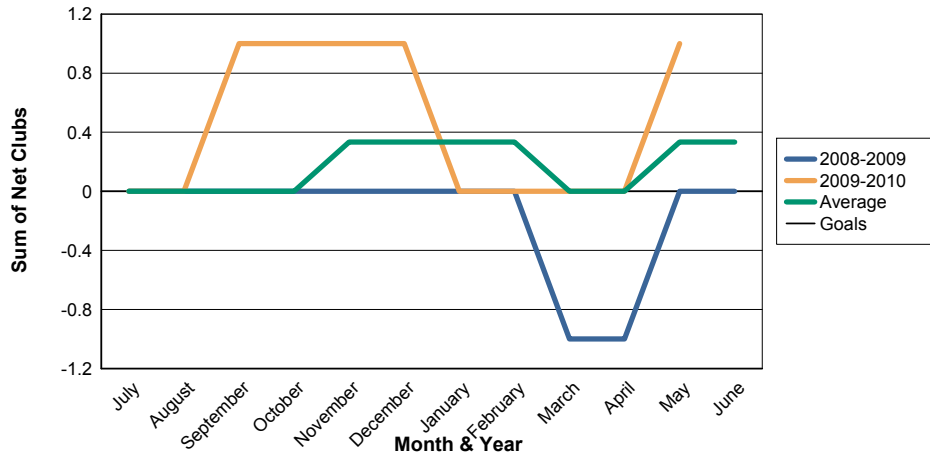

Sum of Net Clubs/ Month & Year

For District 34 B