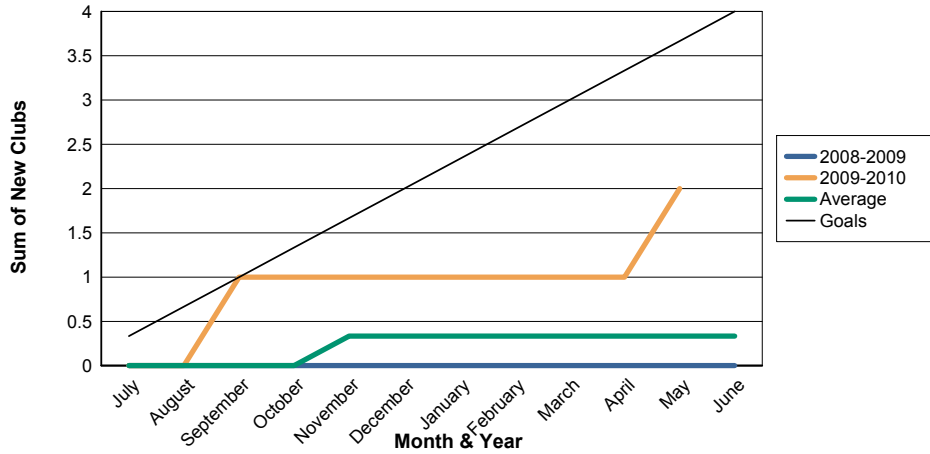

3 Year Comparisons for GMT Constitutional Area 1

By GMT District

As of May 2010

Sum of New Clubs/ Month & Year

For District 34 B

Sum of Dropped Clubs/ Month & Year

For District 34 B

Sum of Net Clubs/ Month & Year