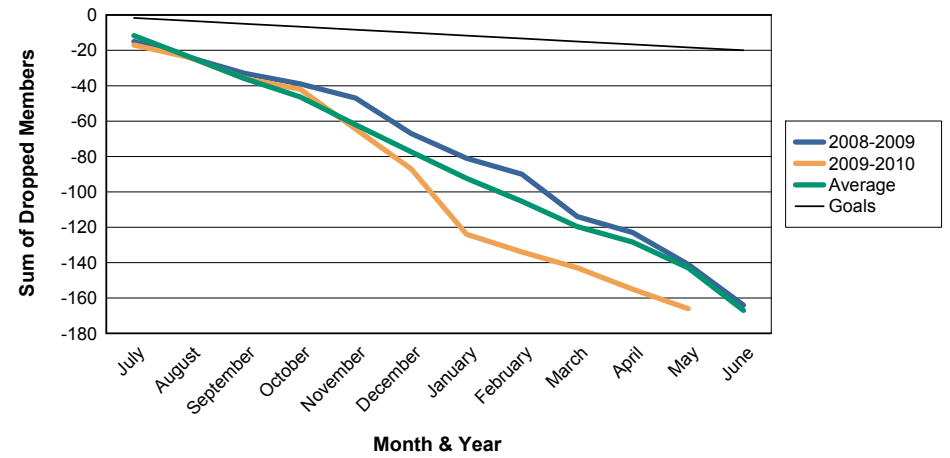

For District 34 B

Sum of Charter Members/ Month & Year

For District 34 B

3 Year Comparisons for GMT Constitutional Area 1

By GMT District

As of May 2010

Sum of New Members/ Month & Year

For District 34 B

Sum of Dropped Members/ Month & Year

For District 34 B

Sum of Net Members/ Month & Year

For District 34 B