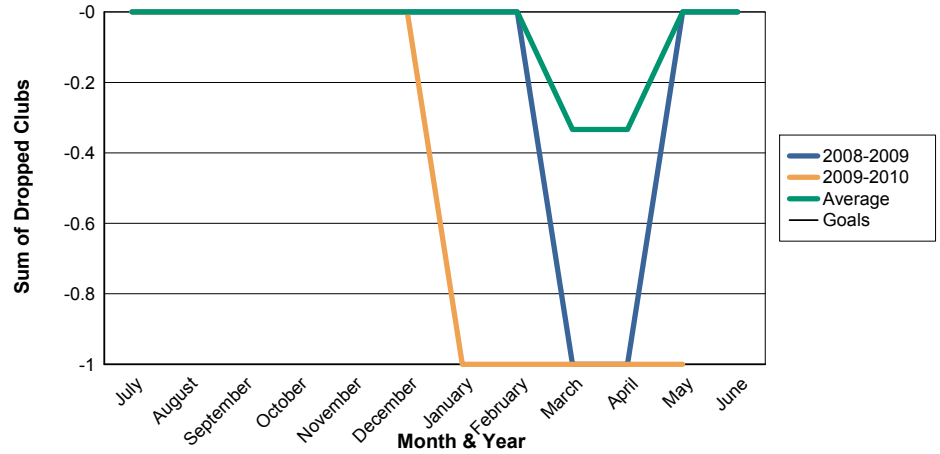

3 Year Comparisons for GMT Constitutional Area 1

By GMT District

As of May 2010

Sum of New Clubs/ Month & Year

For District 34 B

Sum of Dropped Clubs/ Month & Year

For District 34 B

Sum of Net Clubs/ Month & Year