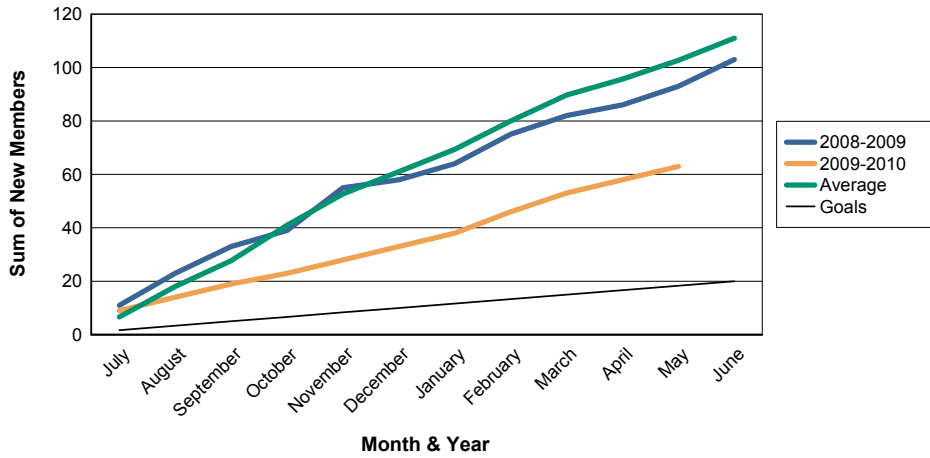

For District 34 B

Sum of Charter Members/ Month & Year

For District 34 B

3 Year Comparisons for GMT Constitutional Area 1

By GMT District

As of May 2010

Sum of New Members/ Month & Year

For District 34 B

Sum of Dropped Members/ Month & Year

For District 34 B

Sum of Net Members/ Month & Year

For District 34 B