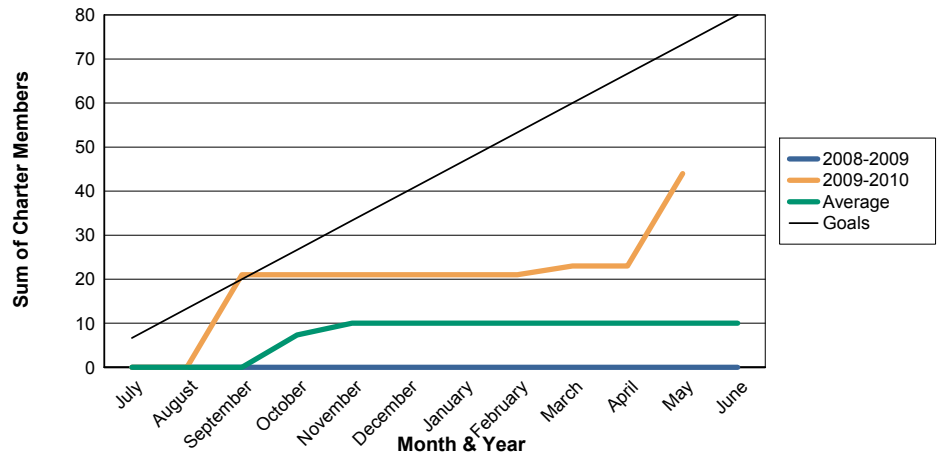

Sum of Charter Members/ Month & Year

For District 34 B